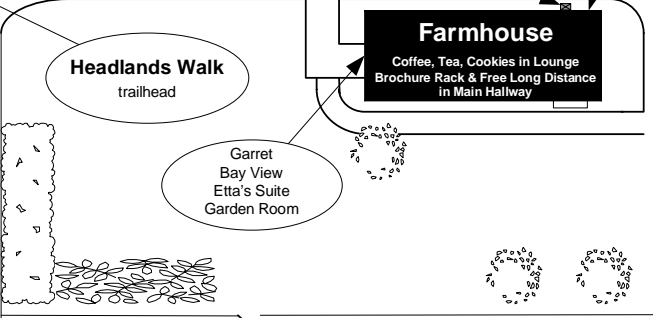

**Glendeven Inn
& Wine Bar[n]**
Mendocino, CA
www.glendeven.com
707-937-0083

Chicken coop 1

Shoreline Highway
Highway One

Wine Bar[n]
&
Overflow
Parking

East
Llama
Pasture

Fern Canyon
Trailhead post

**Glendeven Inn &
Wine Bar[n]
stats**

- 10 inn rooms & suites
- 2 vacation rentals
- 11 fireplaces
- 45+ wines by the glass
- 8 1/2 acres
- 3 trailheads on property
(to Van Damme State Park)
- 6 llamas
- 40+ chickens

South Llama
Pasture

Beach Walk
Walk down Peterson
Lane to trailhead on left