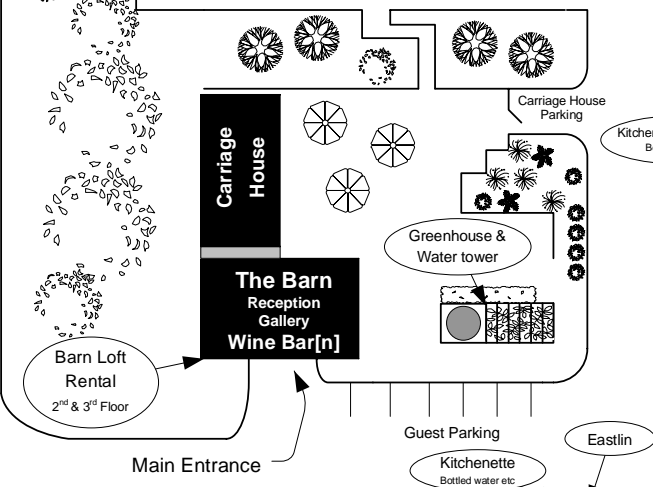

**Glendeven Inn
& Wine Bar[n]**
Mendocino, CA
www.glendeven.com
707-937-0083

Chicken coop 1

Shoreline Highway
Highway One

Wine Bar[n]
&
Overflow
Parking

East
Llama
Pasture

Fern Canyon
Trailhead post

**Glendeven Inn &
Wine Bar[n]
stats**

- 10 inn rooms & suites
- 2 vacation rentals
- 11 fireplaces
- 45+ wines by the glass
- 8 1/2 acres
- 3 trailheads on property
(to Van Damme State Park)
- 6 llamas
- 40+ chickens

South Llama
Pasture

Beach Walk
Walk down Peterson
Lane to trailhead on left